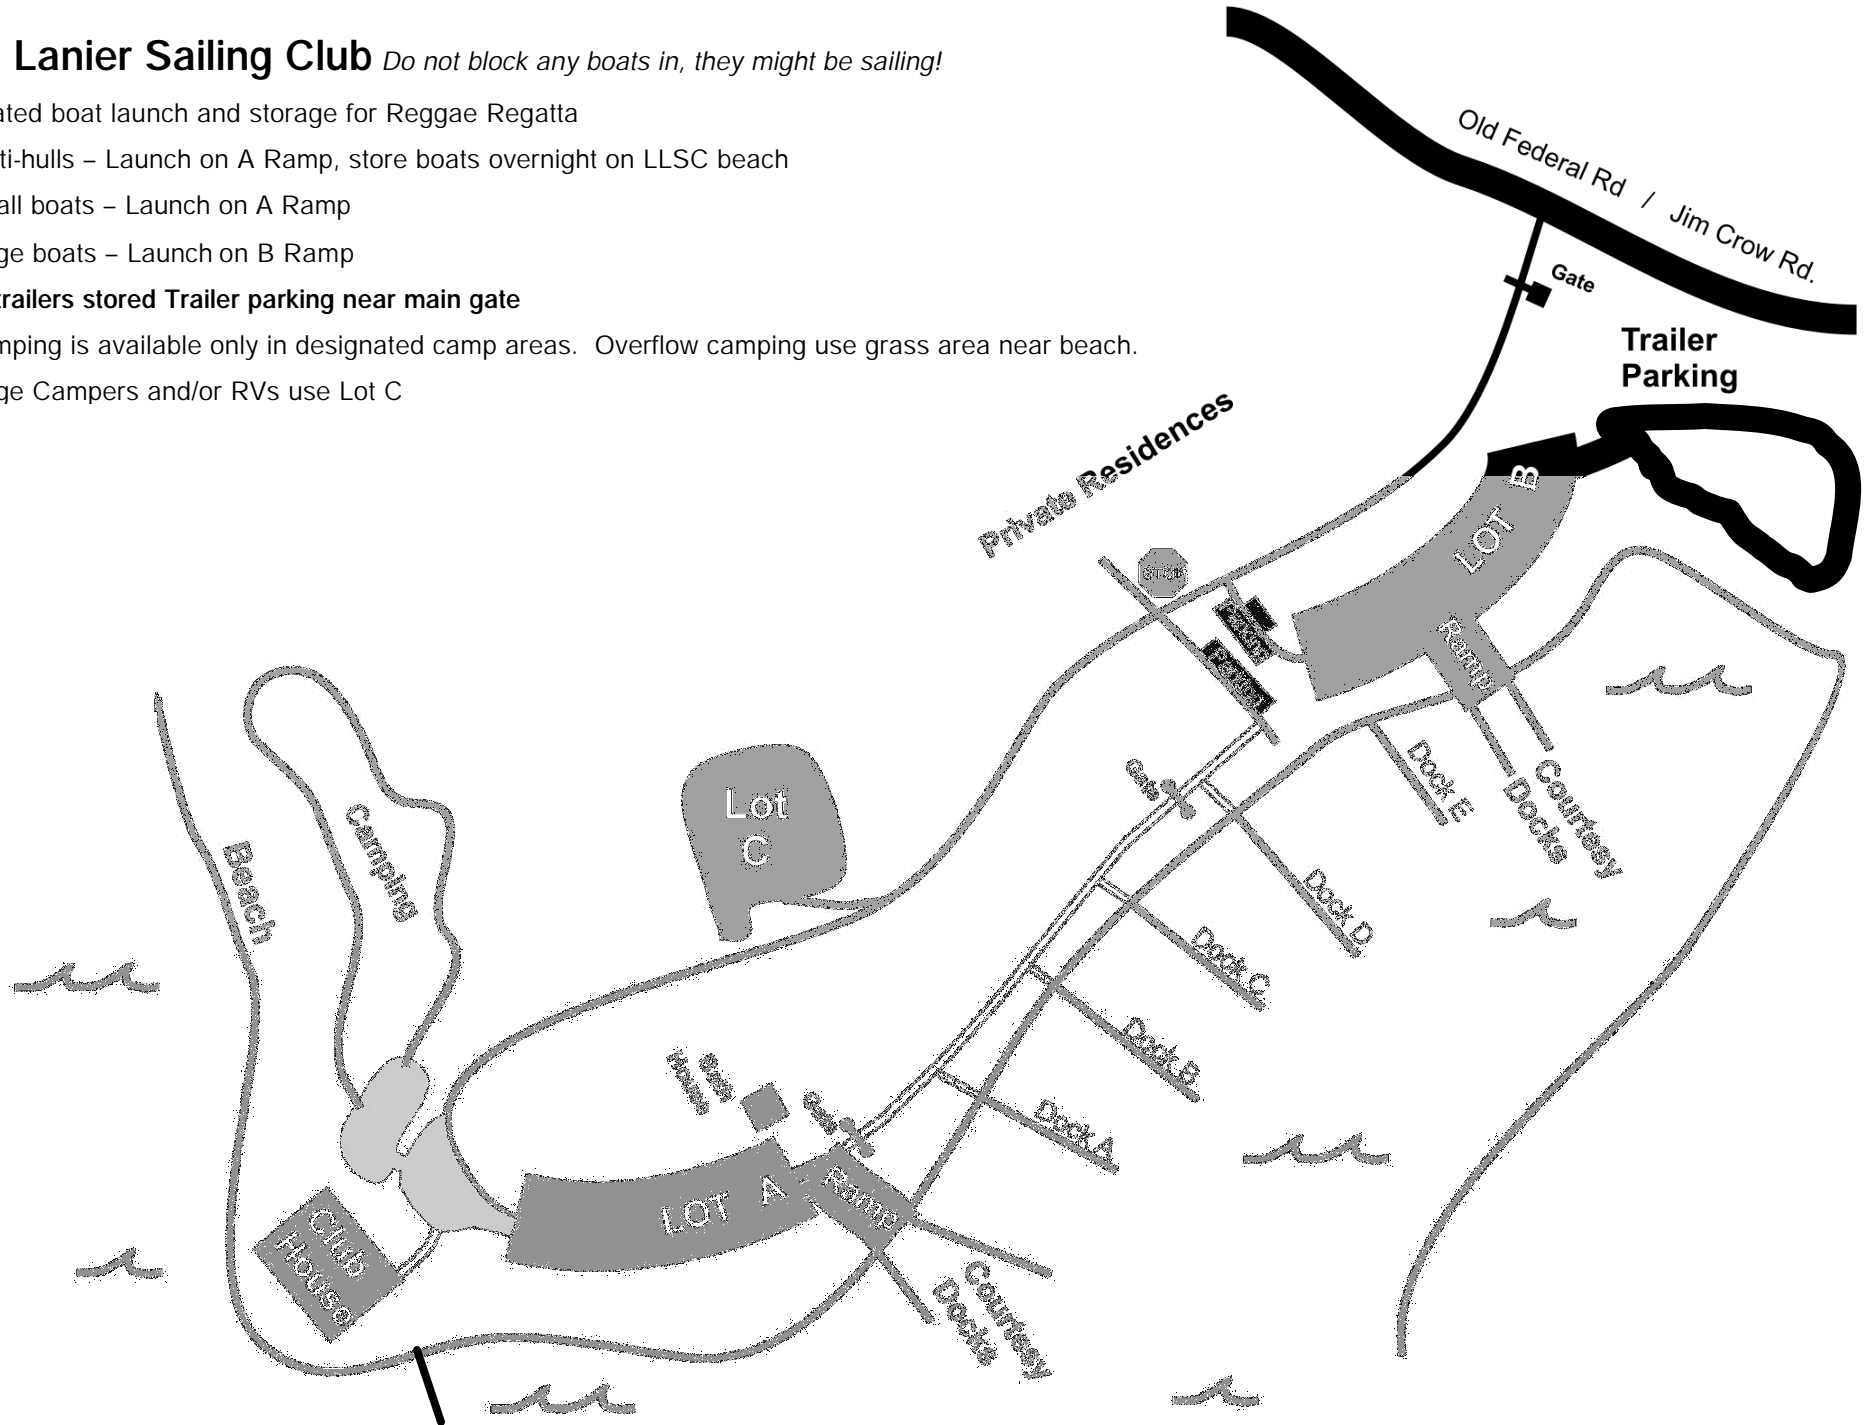

# Lake Lanier Sailing Club *Do not block any boats in, they might be sailing!*

Designated boat launch and storage for Reggae Regatta

- ↳ Multi-hulls – Launch on A Ramp, store boats overnight on LLSC beach
- ↳ Small boats – Launch on A Ramp
- ↳ Large boats – Launch on B Ramp
- ↳ **All trailers stored Trailer parking near main gate**
- ↳ Camping is available only in designated camp areas. Overflow camping use grass area near beach.
- ↳ Large Campers and/or RVs use Lot C

Reggae Regatta  
June 15-17, 2007  
Lake Lanier Sailing Club

**LAUNCHING/STORAGE:**

- ↳ MULTI-HULL:
  - Launch on Ramp A, store boats overnight on Beach.
- ↳ SMALL BOATS:
  - Launch on Ramp A, store boats in Lot A overnight or in Jr. Storage area.
- ↳ LARGE BOATS:
  - Launch on Ramp B, store boats overnight on Courtesy docks or end of Docks A-E using proper bumpers.

**CAMPING:**

- ↳ Camping available in campground area. First come first serve for designated spaces.
- ↳ If the designated spaces run out, over flow can be handled in other areas such as grassy area in front of beach.
- ↳ Large campers will not fit in the camp ground because of limited space in turn around areas. Alternative parking available in LOT C. Please don't use the lot above the club, that is reserved for car parking.
- ↳ Facilities:
  - Showers & restrooms located next to RAMP A.
  - Porta-Jon is located near clubhouse.
  - Porta-Jon is also located in the camp ground area.
  - Porta-Jon is also located in the LOT B Ramp Area.

- ↳ Car Parking ONLY is permitted in the gravel lot just above the club house and along the main road.
- ↳ The area near the entrance of LOT A will be blocked off to allow for boat drop off/launching only.
- ↳ No cars are permitted to be stored in LOT A, this is a drop off zone only.